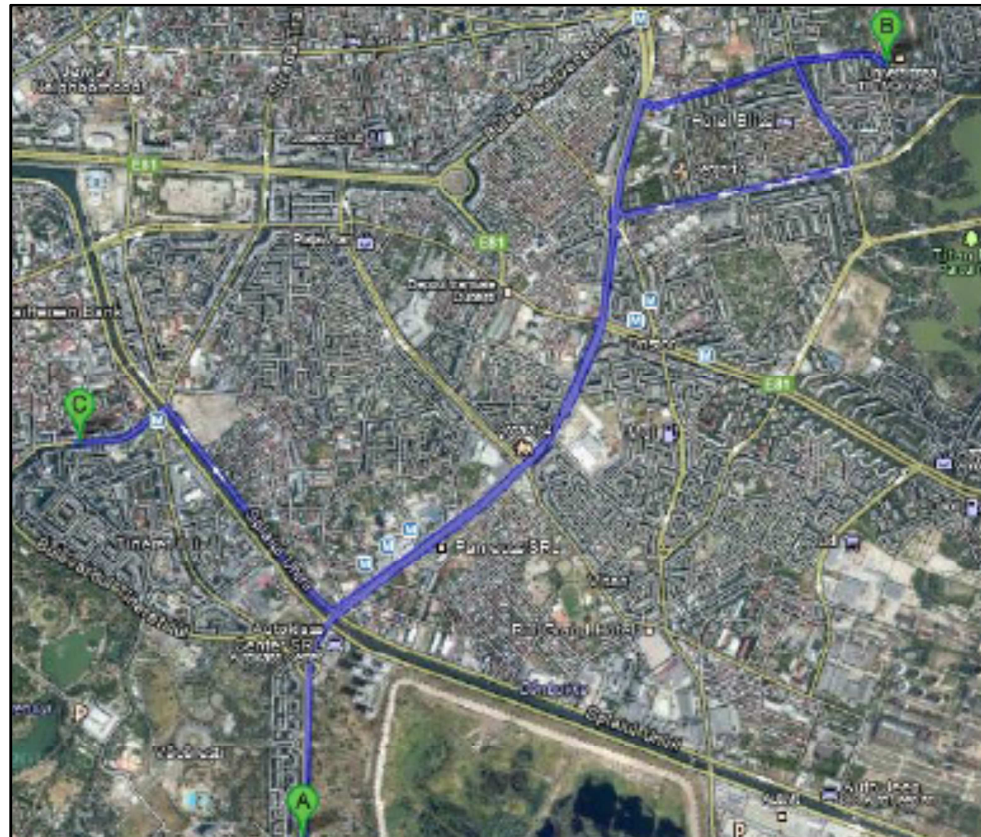

GEOGRAPHICAL POSITION

A: Campus Map no.1, Vacarești Avenue, no.187-189

B: Campus Map no.2, Pictor Gheorghe Petrașcu Street, no. 67A

C: Campus Map no.3, Gheorghe Șincai Blvd., no. 16

D: Campus Map no.4, Ecaterina Teodoroiu Street, no. 100 – town of Târgu Jiu town, Gorj County (not shown in the figure)

Titu Maiorescu University of Bucharest: Campus Map no.1, Văcărești Avenue, no.187-189:

R Building (1): Rector, President of the Management Board, President of the University Senate, Vice-Rector, General Secretary, Human Resources, Economic Service, Administrative Service, Social Service, Legal Office, IT Department.

**Titu Maiorescu University of Bucharest: Campus Map no.2, Pictor Gheorghe Petrașcu Street., no. 67A:
IOR Building (4):** Faculty of Medicine, Faculty of Dentistry, Private Clinical Center for Dental Care.

**Titu Maiorescu University of Bucharest: Campus Map no.3, Gheorghe Șincai Bld., no. 16:
Șincai Building (5): Students Hostel**

**Titu Maiorescu University of Bucharest: Campus Map no.4, Ecaterina Teodoriu Street., no. 100:
Târgu Jiu Building (6): Faculty of Law Târgu Jiu; Faculty of Economic Sciences Târgu Jiu.**