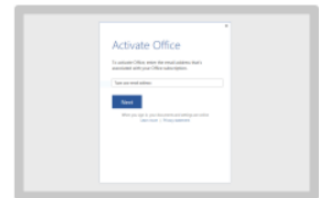

Just a few more steps...

1 Click Run

Click the Setup file at the bottom of the screen.

2 Say "yes"

Click Yes to start installing.

3 Stay online

After installation, start Office and sign in with the account you use for Office 365: andreea.munteanu@univ.utm.ro.